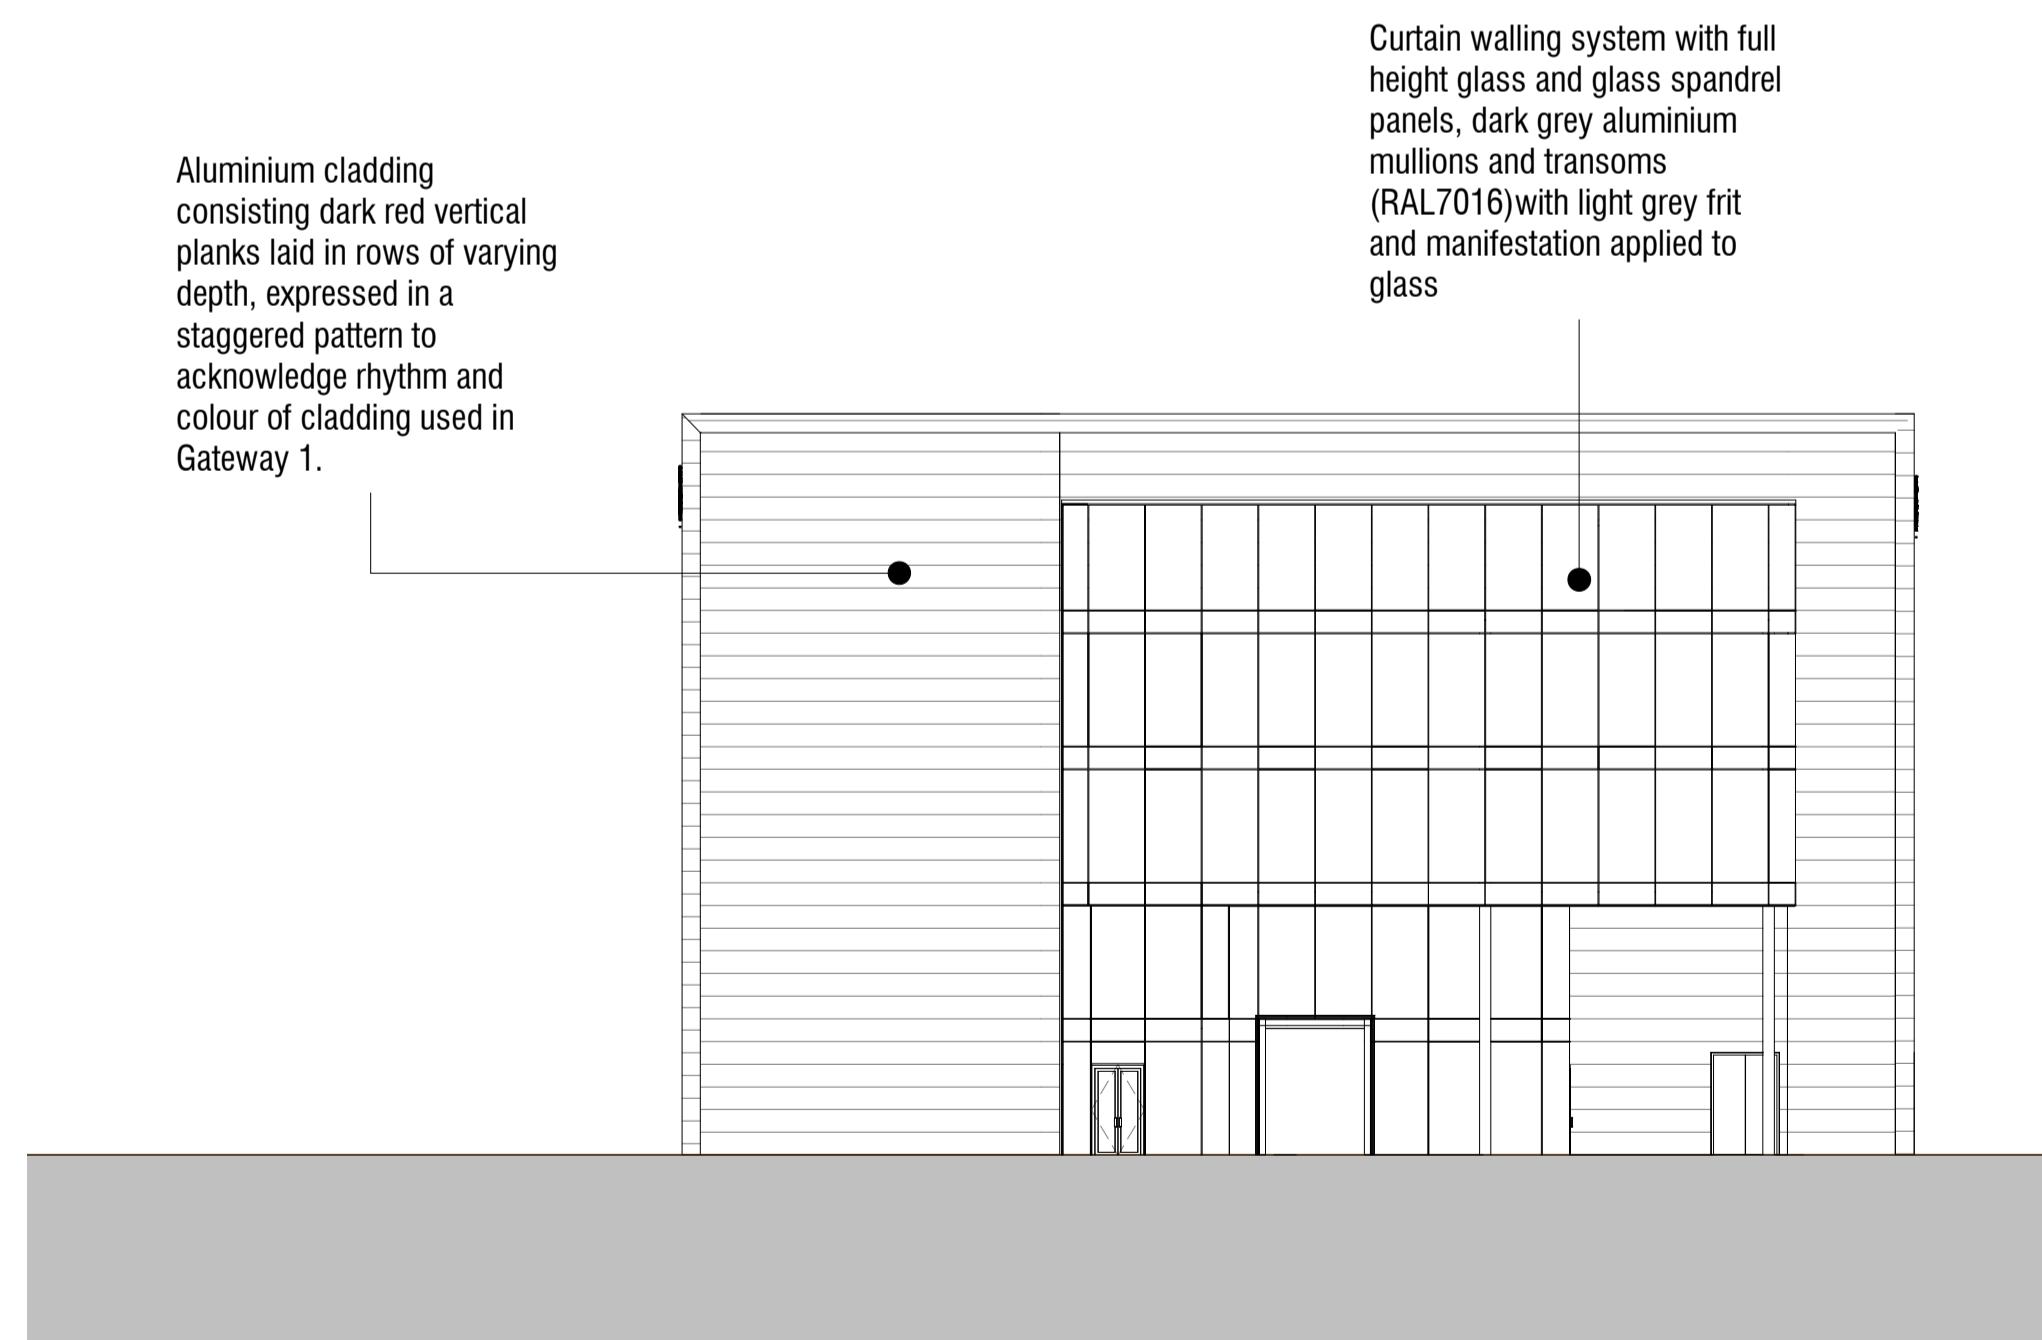

3 SW Elevation  
 1:200

4 SE Elevation  
 1:200

Revision	Description	Date	Drawn	Checked
3	Location for signage updated	26/05/21	NM	JL
2	Materials updated following review by Design panel	20/05/21	NM	JL
1	Issued for planning	15/01/21	NM	JL

Drawing Title  
 South-East & South-West elevations

Scale  
 1 : 200 @A1

Practice Project No. Originator Volume Level Type Role Number  
**19228-SBR- ZZ-XX-DR-A-84102**

Suitability Code Status Rev  
 PLANNING 3